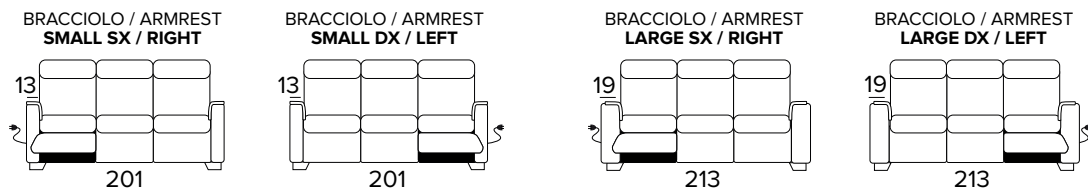

**DIVANO MAXI, UN RELAX ELETTRICO
DX O SX UNA SEDUTA FISSA (CON 3
ELEMENTI DA UNIRE OGNI SEDUTA È
LARGA 58 CM)**

MAXI SEATER SOFA, 1 ELECTRIC RELAX
RIGHT OR LEFT 1 FIXED SEATER (WITH 3
ELEMENTS TO COMBINE, SEAT WIDTH 58
CM EACH)