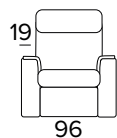

### Not removable cover sofa

Decò pillows as an option

Mattress New Moon series in expanded polyurethane density 30Kg/m<sup>3</sup>. The side band of the mattress is made with highly breathable 3D fabric for a perfect ventilation of the mattress. Fabric 100% polyester.

Mattress thickness: 13 cm

**POLTRONA FISSA**  
**(LARGHEZZA SEDUTA 58 CM)**  
 FIXED ARMCHAIR (SEAT WIDTH 58 CM)

BRACCIOLO / ARMREST  
**SMALL**

BRACCIOLO / ARMREST  
**LARGE**

**POLTRONA RELAX ELETTRICA**  
**(LARGHEZZA SEDUTA 58 CM)**  
 ELECTRIC RELAX ARMCHAIR  
 (SEAT WIDTH 58 CM)