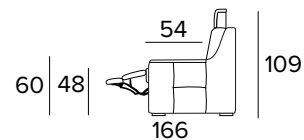

**DIVANO MAXI, UN RELAX ELETTRICO
DX O SX UNA SEDUTA FISSA (CON 3
ELEMENTI DA UNIRE OGNI SEDUTA È
LARGA 58 CM)**

MAXI SEATER SOFA, 1 ELECTRIC RELAX
RIGHT OR LEFT 1 FIXED SEATER (WITH 3
ELEMENTS TO COMBINE, SEAT WIDTH 58
CM EACH)