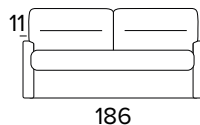

Mattress New Moon series in expanded polyurethane density 30Kg/m³. The side band of the mattress is made with highly breathable 3D fabric for a perfect ventilation of the mattress. Fabric 100% polyester. Mattress thickness: 17 cm

DIVANO FISSO 2 POSTI
2 SEATER FIXED SOFA

BRACCIOLO / ARMREST
SLIM

BRACCIOLO / ARMREST
LARGE

DIVANO LETTO 2 POSTI
2 SEATER SOFA BED

BRACCIOLO / ARMREST
SLIM

BRACCIOLO / ARMREST
LARGE

MATERASSO / MATTRESS
CM 120x190 / H 17

DIVANO FISSO 3 POSTI
3 SEATER FIXED SOFA

BRACCIOLO / ARMREST
SLIM

BRACCIOLO / ARMREST
LARGE

DIVANO LETTO 3 POSTI
3 SEATER SOFA BED

BRACCIOLO / ARMREST
SLIM

BRACCIOLO / ARMREST
LARGE

MATERASSO / MATTRESS
CM 140x190 / H 17