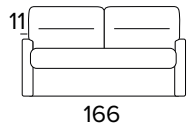

Mattress New Moon series in expanded polyurethane density 30Kg/m³. The side band of the mattress is made with highly breathable 3D fabric for a perfect ventilation of the mattress. Fabric 100% polyester. Mattress thickness: 17 cm

DIVANO FISSO 2 POSTI
2 SEATER FIXED SOFA

BRACCIOLO / ARMREST
SLIM

BRACCIOLO / ARMREST
LARGE

DIVANO LETTO 2 POSTI
2 SEATER SOFA BED

BRACCIOLO / ARMREST
SLIM

BRACCIOLO / ARMREST
LARGE

MATERASSO / MATTRESS
CM 120x190 / H 17

DIVANO FISSO 3 POSTI
3 SEATER FIXED SOFA

BRACCIOLO / ARMREST
SLIM

BRACCIOLO / ARMREST
LARGE

DIVANO LETTO 3 POSTI
3 SEATER SOFA BED

BRACCIOLO / ARMREST
SLIM

BRACCIOLO / ARMREST
LARGE

MATERASSO / MATTRESS
CM 140x190 / H 17