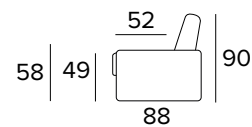

BRACCIOLO / ARMREST
LARGE