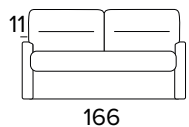

DIVANO FISSO 2 POSTI
2 SEATER FIXED SOFA

BRACCIOLO / ARMREST
SLIM