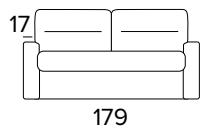

BRACCIOLO / ARMREST
LARGE