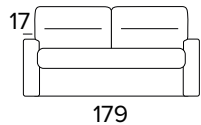

Mattress New Moon series in expanded polyurethane density 30Kg/m³. The side band of the mattress is made with highly breathable 3D fabric for a perfect ventilation of the mattress. Fabric 100% polyester. Mattress thickness: 17 cm

DIVANO FISSO 2 POSTI
2 SEATER FIXED SOFA

BRACCIOLO / ARMREST
SLIM

BRACCIOLO / ARMREST
LARGE

DIVANO LETTO 2 POSTI
2 SEATER SOFA BED

BRACCIOLO / ARMREST
SLIM

BRACCIOLO / ARMREST
LARGE

MATERASSO / MATTRESS
CM 120x190 / H 17

DIVANO FISSO 3 POSTI
3 SEATER FIXED SOFA

BRACCIOLO / ARMREST
SLIM

BRACCIOLO / ARMREST
LARGE

DIVANO LETTO 3 POSTI
3 SEATER SOFA BED

BRACCIOLO / ARMREST
SLIM

BRACCIOLO / ARMREST
LARGE

MATERASSO / MATTRESS
CM 140x190 / H 17