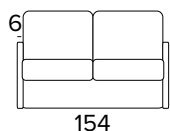

### Completely removable cover sofa

Decò pillows as an option

Mattress Social made with expanded polyurethane density 21 Kg/m<sup>3</sup> covered with 100% polyester fabric.  
Mattress thickness: 21 cm

### DIVANO LETTO 2 POSTI

2 SEATER SOFA BED

BRACCIOLO / ARMREST  
SMALLBRACCIOLO / ARMREST  
MEDIUMBRACCIOLO / ARMREST  
LARGE

214  
MATERASSO / MATTRESS  
CM 120x195 / H 21