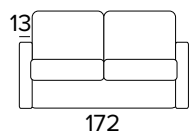

### Completely removable cover sofa

Decò pillows as an option

Mattress Social made with expanded polyurethane density 21 Kg/m<sup>3</sup> covered with 100% polyester fabric.  
Mattress thickness: 21 cm

### DIVANO LETTO 2 POSTI

2 SEATER SOFA BED

BRACCIOLO / ARMREST  
SMALLBRACCIOLO / ARMREST  
MEDIUMBRACCIOLO / ARMREST  
LARGE

214  
MATERASSO / MATTRESS  
CM 120x195 / H 21