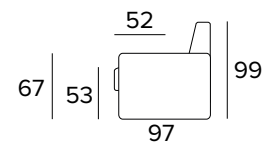

### Completely removable cover sofa

Decò pillows as an option

Mattress Social made with expanded polyurethane density 21 Kg/m<sup>3</sup> covered with 100% polyester fabric.  
Mattress thickness: 21 cm

### DIVANO LETTO 2 POSTI

2 SEATER SOFA BED

BRACCIOLO / ARMREST  
SMALLBRACCIOLO / ARMREST  
MEDIUMBRACCIOLO / ARMREST  
LARGE

214  
MATERASSO / MATTRESS  
CM 120x195 / H 21