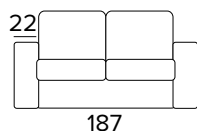

### Completely removable cover sofa

Decò pillows as an option

Mattress Social made with expanded polyurethane density 21 Kg/m<sup>3</sup> covered with 100% polyester fabric.  
Mattress thickness: 21 cm

### DIVANO LETTO 2 POSTI

2 SEATER SOFA BED

BRACCIOLO / ARMREST  
SMALLBRACCIOLO / ARMREST  
MEDIUMBRACCIOLO / ARMREST  
LARGE

214  
MATERASSO / MATTRESS  
CM 120x195 / H 21