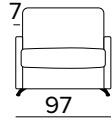

Finished with oven baked epoxy resin

Bed Armchair with completely removable cover

Decò pillows option

Standard chromed feet

Standard Mattress Engel in expanded polyurethane density 30 Kg/m³ covered with 100% polyester fabric. Mattress thickness 17 cm

POLTRONA LETTO (MAT. 70 CM)
BED ARMCHAIR (MAT. 70 CM)

MATERASSO / MATTRESS
CM 70x196 / H 17

POLTRONA LETTO (MAT. 80 CM)
BED ARMCHAIR (MAT. 80 CM)

MATERASSO / MATTRESS
CM 80x196 / H 17

OPZIONE SEDUTA COMFORT
OPZIONAL COMFORT SEAT