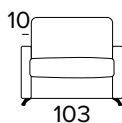

Finished with oven baked epoxy resin

Bed Armchair with completely removable cover

Decò pillows option

Standard chromed feet

Standard Mattress Engel in expanded polyurethane density 30 Kg/m³ covered with 100% polyester fabric. Mattress thickness 17 cm

POLTRONA LETTO (MAT. 70 CM)
BED ARMCHAIR (MAT. 70 CM)

MATERASSO / MATTRESS
CM 70x196 / H 17

POLTRONA LETTO (MAT. 80 CM)
BED ARMCHAIR (MAT. 80 CM)

MATERASSO / MATTRESS
CM 80x196 / H 17

OPZIONE SEDUTA COMFORT
OPZIONAL COMFORT SEAT