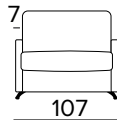

Finished with oven baked epoxy resin

Bed Armchair with completely removable cover

Decò pillows option

Standard chromed feet

Standard Mattress Engel in expanded polyurethane density 30 Kg/m³ covered with 100% polyester fabric. Mattress thickness 17 cm

POLTRONA LETTO (MAT. 70 CM)
BED ARMCHAIR (MAT. 70 CM)

MATERASSO / MATTRESS
CM 70x196 / H 17

POLTRONA LETTO (MAT. 80 CM)
BED ARMCHAIR (MAT. 80 CM)

MATERASSO / MATTRESS
CM 80x196 / H 17

OPZIONE SEDUTA COMFORT
OPZIONAL COMFORT SEAT